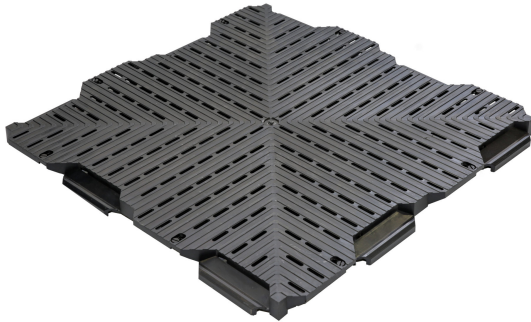

Diamond Track

Easy to install, call 01277 353 686 for great deals.

Suitable for pedestrian use. Indoor and Outdoor Events.

Diamond Track is a temporary flooring solution for both indoor and outdoor use. It protects your valuable surfaces and areas of high pedestrian traffic from unsightly wear.

Benefits & Description

Diamond Track for Portable Flooring

This reliable product is a superb temporary or permanent solution for both indoor and outdoor applications. The tile is very lightweight and therefore makes it very easy to transport and move when needed. Diamond Track is made from recycled polypropylene for a strong and environmentally friendly result, if you need an even stronger surface we can also lay the product using the 'brick bonding' technique.

Diamond Track can also be laid quickly and efficiently with its easy to lock together edges for a seamless and aesthetic finish.

- Can be installed using the technique 'brick bonding' for an even stronger surface.
- Surface reinforcement with natural drainage.
- Low transport and handling costs.
- Lightweight and high strength durability.
- Ideal for permanent or temporary applications.

Specification

Thickness	30mm
Weight	7.5 kg
Tile Size	1.19m x 1.19m

Suitable for

Marquee floors
Temporary dance floors for school, colleges and universities
Temporary out flooring
Walkways for stadium concerts and events
Walkways for temporary construction